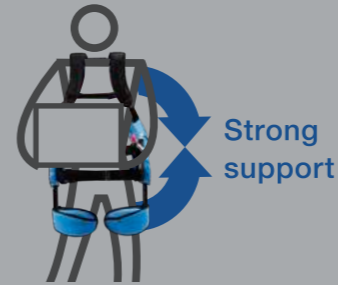

Every

Wearable muscles.

Make life lighter

MAXIMUM

-25.5kgf

100Nm

Image of Power Support

Image of Power Support

# Every

Make life lighter.  
 From lightening the load on your back at work to helping with daily labor-intensive activities.  
 Light, simple, and powerful.  
 Muscle Suit Every is an assistive suit to help all people live healthy lifestyles.

## Features

powerful

Strong support

Assists movements with up to 25.5 kgf of auxiliary force.

eco-friendly

Saves energy

No need for electricity!  
 It works with air pressure for an unlimited amount of time.